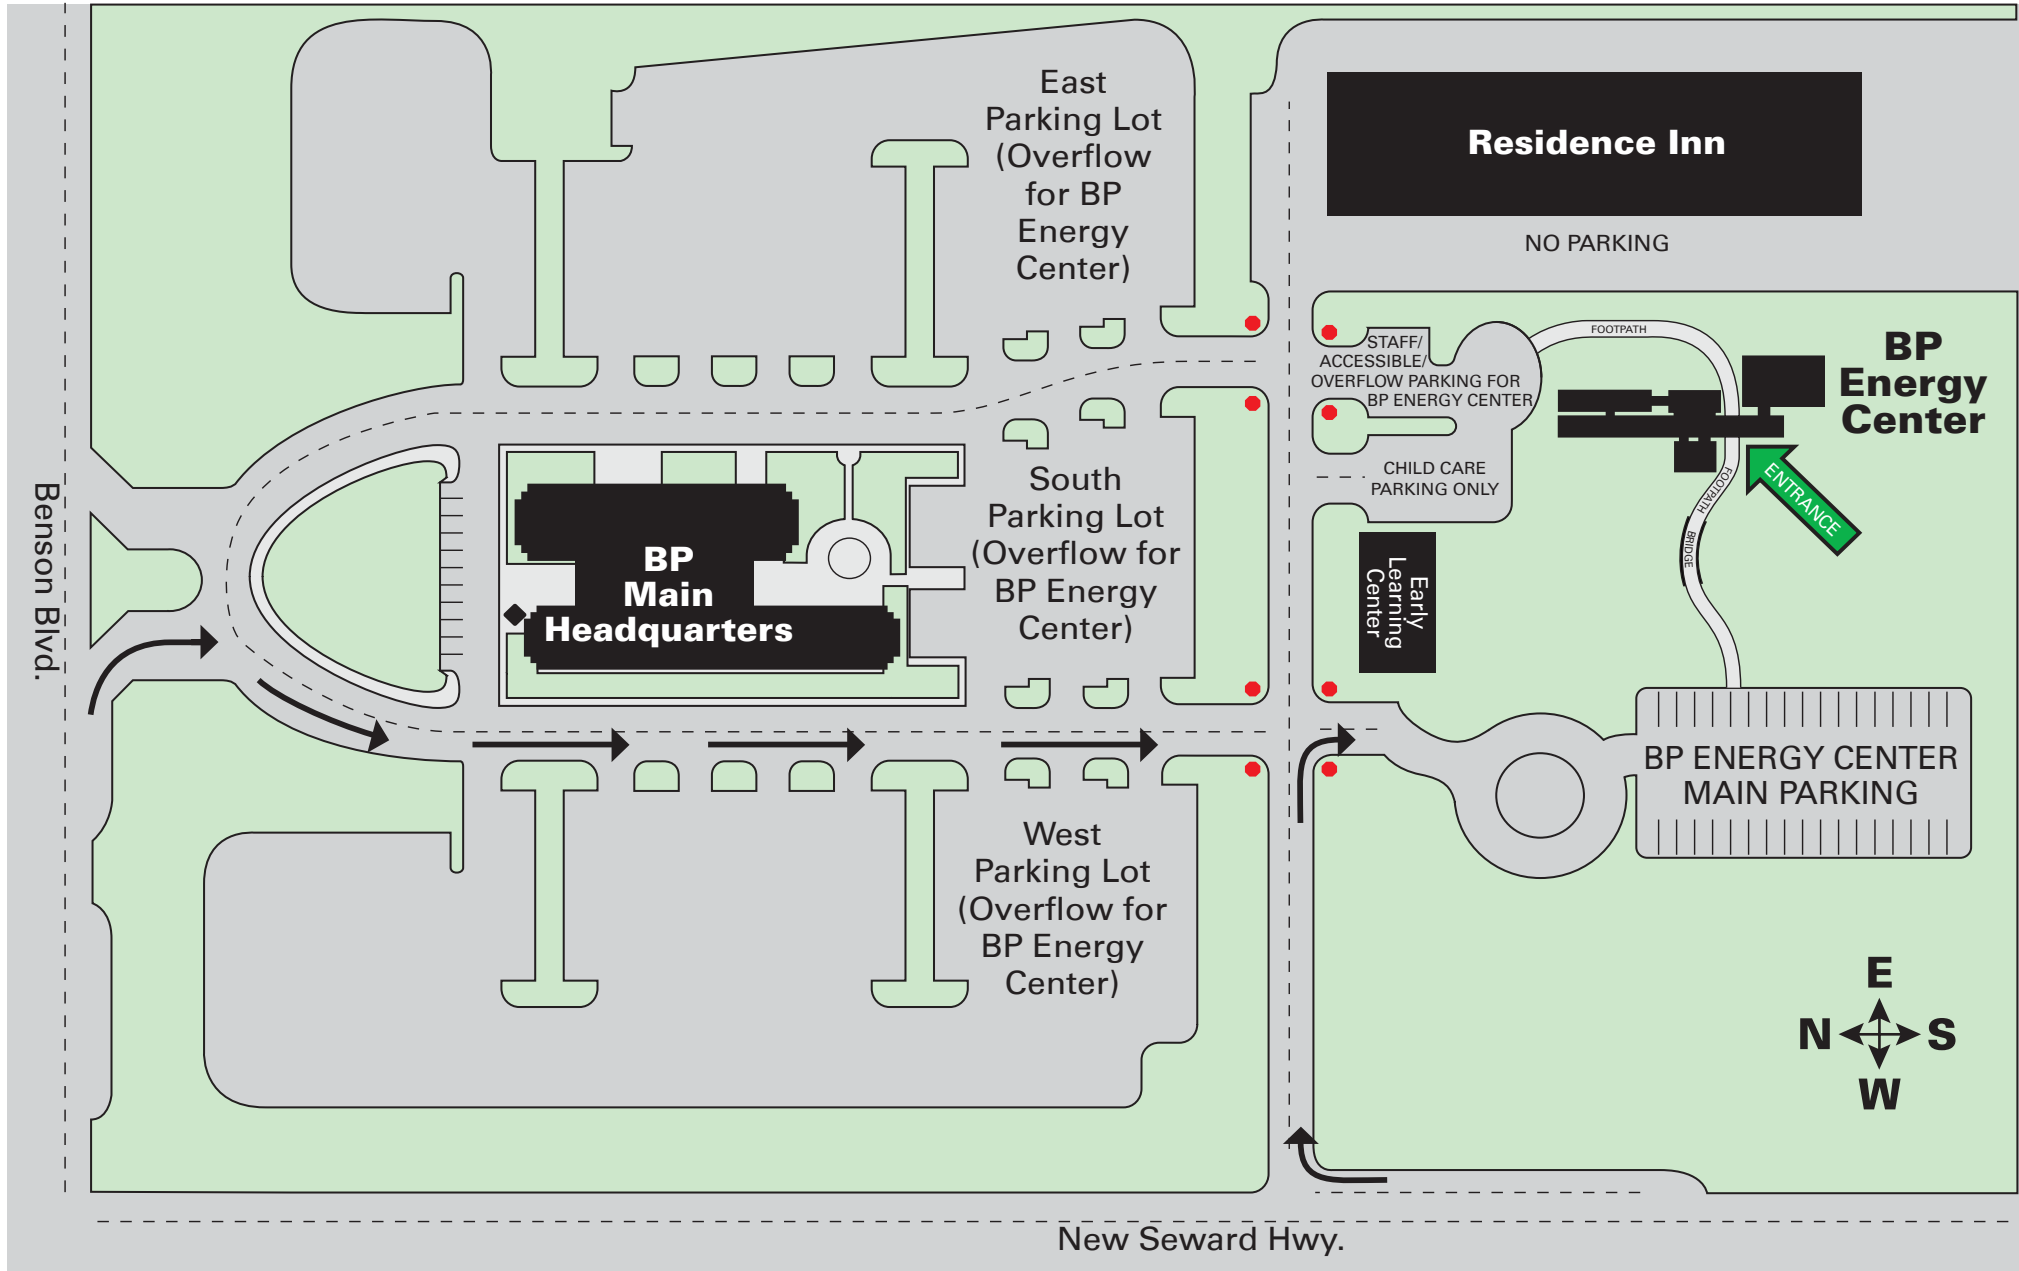

Map to BP Energy Center
900 E. Benson Blvd., Anchorage, AK
(907) 743-4270

Directions: If northbound on New Seward Hwy., turn right into BP's southwest entrance. Turn right at the first stop sign into the BP Energy Center parking lot. Follow footpath through woods to building entrance.

If eastbound on Benson Blvd., turn right into BP's main entrance. Turn right and follow access road to 4-way stop. Continue through intersection into the BP Energy Center parking lot.